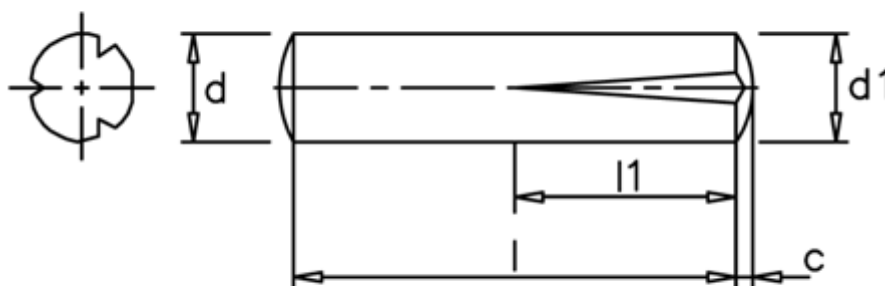

# Data Sheet

Article number: 080235211

Description: KLEE Slotted pin S2 5x16  
Stainless 1.4305

## Measures

---

c = 0,75

d = 5.0

d1 = 5.30

l1 = 1/2 l

Length = 16